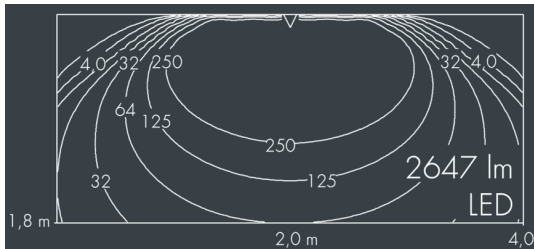

## Ecoline modular system luminaire, middle

8 798 346 209

15 × 2,5 W, 2647 lm, 3000 K warm white, 1-10V, wall washer 12° / 108°

L1 = 1542 mm

Customized solutions and modifications are possible: Special RAL, DB or NCS colours as polyester powder coat, luminaires in 2700 K and other colour temperatures and versions for high ambient temperature.

## Specification text

housing made of extruded aluminum and corrosion-resistant die-cast aluminum AlSi12, polyester powder coated by high-quality and UV-stabilized coating process, Colour: black RAL 7021, all exterior parts are stainless steel, UV stabilised, impact-resistant polycarbonate cover with partial frosting for uniform light diffraction, silicon gasket, closure with 2 stainless steel screws, with stainless steel couplings on left and right side, tilt range: 220°, cable gland: M20, connecting terminal: 5 pole, highly efficient optics made of transparent thermoplastic for precise lighting tasks, CRI > 80, max 2 SDCM, service life L90/B10 > 50.000 h, Beam angle (FWHM): 12° / 108°, luminous flux: 2647 lm, wattage: 38 W, delivered lumens 71 lm/W, protection type IP65, protection class I, impact resistance IK10, windage area 0,09 m<sup>2</sup>, dimensions (L×H×W): 1542 × 58 × 54 mm, weight 4 kg

## Specification

Wattage	38 W	Beam angle (FWHM)	12° / 108°
Delivered lumens	71 lm/W	Housing colour	black RAL 7021
Light source	LED 3000 K	Power supply cable	Ø 6 – 10 mm
Color Rendering Index	CRI > 80	Protection type	IP65
Colour tolerance	max 2 SDCM	Protection class	I
Lifetime ta 25° C	L90/B10 > 50.000 h	Impact resistance	IK10
Control gear	1-10V	Windage area	0,09m <sup>2</sup>
Input voltage AC	110 – 240 V	Dimensions	1542 × 58 × 54 mm
Input voltage DC	195 – 255 V	Weight	4,00 kg
Voltage protection	2 kV L/N   4 kV L/PE	Max. ambient temperature ta	40°
Luminaires per B16A / C16A	25 / 42		