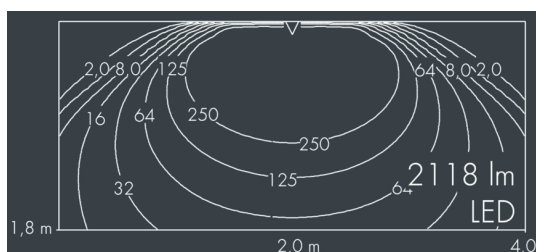

## Ecoline modular system luminaire, middle

8 798 246 109

12 × 2,5 W, 2118 lm, 3000 K warm white, DALI, wall washer 12° / 108°

L1 = 1242 mm

Customized solutions and modifications are possible: Special RAL, DB or NCS colours as polyester powder coat, luminaires in 2700 K and other colour temperatures and versions for high ambient temperature.

## Specification text

housing made of extruded aluminum and corrosion-resistant die-cast aluminum AlSi12, polyester powder coated by high-quality and UV-stabilized coating process, Colour: black RAL 7021, all exterior parts are stainless steel, UV stabilised, impact-resistant polycarbonate cover with partial frosting for uniform light diffraction, silicon gasket, closure with 2 stainless steel screws, with stainless steel couplings on left and right side, tilt range: 220°, cable gland: M20, connecting terminal: 5 pole, highly efficient optics made of transparent thermoplastic for precise lighting tasks, CRI > 80, max 2 SDCM, service life L90/B10 > 50.000 h, Beam angle (FWHM): 12° / 108°, luminous flux: 2118 lm, wattage: 30 W, delivered lumens 71 lm/W, protection type IP65, protection class I, impact resistance IK10, windage area 0,07 m<sup>2</sup>, dimensions (L×H×W): 1242 × 58 × 54 mm, weight 3.4 kg

## Specification

Wattage	30 W	Beam angle (FWHM)	12° / 108°
Delivered lumens	71 lm/W	Housing colour	black RAL 7021
Light source	LED 3000 K	Power supply cable	Ø 6 – 10 mm
Color Rendering Index	CRI > 80	Protection type	IP65
Colour tolerance	max 2 SDCM	Protection class	I
Lifetime ta 25° C	L90/B10 > 50.000 h	Impact resistance	IK10
Control gear	DALI	Windage area	0,07m <sup>2</sup>
Input voltage AC	220 – 240 V	Dimensions	1242 × 58 × 54 mm
Input voltage DC	220 – 240 V	Weight	3,40 kg
Voltage protection	1 kV L/N   2 kV L/PE	Max. ambient temperature ta	40°
Luminaires per B16A / C16A	28 / 46		