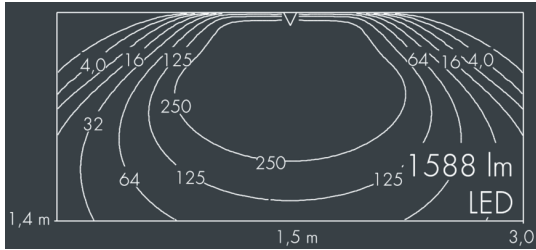

Ecoline modular system luminaire, middle

8 798 156 009

9 × 2,5 W, 1588 lm, 3000 K warm white,
wall washer 12° / 108°

L1 = 942 mm

Customized solutions and modifications are possible: Special RAL, DB or NCS colours as polyester powder coat, luminaires in 2700 K and other colour temperatures and versions for high ambient temperature.

Specification text

housing made of extruded aluminum and corrosion-resistant die-cast aluminum AlSi12, polyester powder coated by high-quality and UV-stabilized coating process, Colour: silver grey, all exterior parts are stainless steel, UV stabilised, impact-resistant polycarbonate cover with partial frosting for uniform light diffraction, silicon gasket, closure with 2 stainless steel screws, with stainless steel couplings on left and right side, tilt range: 220°, cable gland: M20, connecting terminal: 3 pole, highly efficient optics made of transparent thermoplastic for precise lighting tasks, CRI > 80, max 2 SDCM, service life L90/B10 > 50.000 h, Beam angle (FWHM): 12° / 108°, luminous flux: 1588 lm, wattage: 23 W, delivered lumens 71 lm/W, protection type IP65, protection class I, impact resistance IK10, windage area 0,05 m², dimensions (L×H×W): 942 × 58 × 54 mm, weight 2.9 kg

Specification

Wattage	23 W	Beam angle (FWHM)	12° / 108°
Delivered lumens	71 lm/W	Housing colour	silver grey
Light source	LED 3000 K	Power supply cable	Ø 6 – 10 mm
Color Rendering Index	CRI > 80	Protection type	IP65
Colour tolerance	max 2 SDCM	Protection class	I
Lifetime ta 25° C	L90/B10 > 50.000 h	Impact resistance	IK10
Control gear	on / off	Windage area	0,05m ²
Input voltage AC	110 – 240 V	Dimensions	942 × 58 × 54 mm
Input voltage DC	195 – 255 V	Weight	2,90 kg
Voltage protection	2 kV L/N 4 kV L/PE	Max. ambient temperature ta	40°
Luminaires per B16A / C16A	50 / 85		