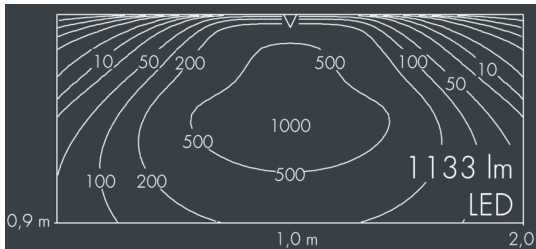

Ecoline modular system luminaire, middle

8 798 065 209

6 × 2,5 W, 1133 lm, 4000 K neutral white, 1-10V, wall washer 12° / 108°

L1 = 642 mm

Customized solutions and modifications are possible: Special RAL, DB or NCS colours as polyester powder coat, luminaires in 2700 K and other colour temperatures and versions for high ambient temperature.

Specification text

housing made of extruded aluminum and corrosion-resistant die-cast aluminum AlSi12, polyester powder coated by high-quality and UV-stabilized coating process, Colour: white RAL 9002, all exterior parts are stainless steel, UV stabilised, impact-resistant polycarbonate cover with partial frosting for uniform light diffraction, silicon gasket, closure with 2 stainless steel screws, with stainless steel couplings on left and right side, tilt range: 220°, cable gland: M20, connecting terminal: 5 pole, highly efficient optics made of transparent thermoplastic for precise lighting tasks, CRI > 80, max 2 SDCM, service life L90/B10 > 50.000 h, Beam angle (FWHM): 12° / 108°, luminous flux: 1133 lm, wattage: 15 W, delivered lumens 76 lm/W, protection type IP65, protection class I, impact resistance IK10, windage area 0,04 m², dimensions (L×H×W): 642 × 58 × 54 mm, weight 2.3 kg

 IP65 IK10

Specification

Wattage	15 W	Beam angle (FWHM)	12° / 108°
Delivered lumens	76 lm/W	Housing colour	white RAL 9002
Light source	LED 4000 K	Power supply cable	Ø 6 – 10 mm
Color Rendering Index	CRI > 80	Protection type	IP65
Colour tolerance	max 2 SDCM	Protection class	I
Lifetime ta 25° C	L90/B10 > 50.000 h	Impact resistance	IK10
Control gear	1-10V	Windage area	0,04m ²
Input voltage AC	110 – 240 V	Dimensions	642 × 58 × 54 mm
Input voltage DC	195	Weight	2,30 kg
Voltage protection	2 kV L/N 4 kV L/PE	Max. ambient temperature ta	40°
Luminaires per B16A / C16A	50 / 85		