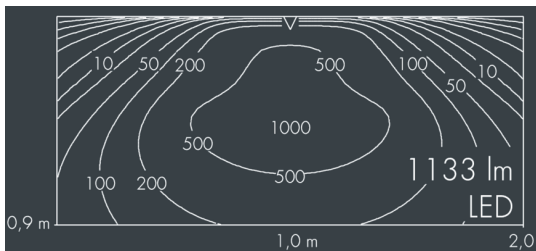

Ecoline modular system luminaire, middle

8 798 055 009

6 × 2,5 W, 1133 lm, 4000 K neutral white, wall washer 12° / 108°

L1 = 642 mm

Customized solutions and modifications are possible: Special RAL, DB or NCS colours as polyester powder coat, luminaires in 2700 K and other colour temperatures and versions for high ambient temperature.

Specification text

housing made of extruded aluminum and corrosion-resistant die-cast aluminum AlSi12, polyester powder coated by high-quality and UV-stabilized coating process, Colour: silver grey, all exterior parts are stainless steel, UV stabilised, impact-resistant polycarbonate cover with partial frosting for uniform light diffraction, silicon gasket, closure with 2 stainless steel screws, with stainless steel couplings on left and right side, tilt range: 220°, cable gland: M20, connecting terminal: 3 pole, highly efficient optics made of transparent thermoplastic for precise lighting tasks, CRI > 80, max 2 SDCM, service life L90/B10 > 50.000 h, Beam angle (FWHM): 12° / 108°, luminous flux: 1133 lm, wattage: 15 W, delivered lumens 76 lm/W, protection type IP65, protection class I, impact resistance IK10, windage area 0,04 m², dimensions (L×H×W): 642 × 58 × 54 mm, weight 2.3 kg

Specification

Wattage	15 W	Beam angle (FWHM)	12° / 108°
Delivered lumens	76 lm/W	Housing colour	silver grey
Light source	LED 4000 K	Power supply cable	Ø 6 – 10 mm
Color Rendering Index	CRI > 80	Protection type	IP65
Colour tolerance	max 2 SDCM	Protection class	I
Lifetime ta 25° C	L90/B10 > 50.000 h	Impact resistance	IK10
Control gear	on / off	Windage area	0,04m ²
Input voltage AC	110 – 240 V	Dimensions	642 × 58 × 54 mm
Input voltage DC	195 – 255 V	Weight	2,30 kg
Voltage protection	2 kV L/N 4 kV L/PE	Max. ambient temperature ta	40°
Luminaires per B16A / C16A	50 / 85		