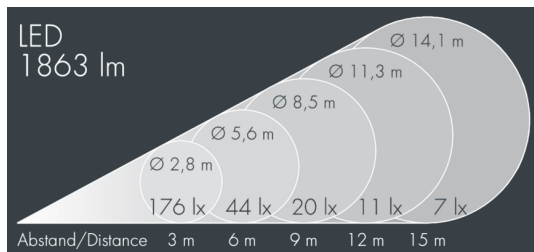

Ceiling recessed downlight

8 314 156 059

19 W, 1863 lm, 3000 K warm white,
wide beam 50°

Remote control gear unit essentially required, see
data sheet with accessories

Customized solutions and modifications are possible: Special RAL, DB or NCS colours as polyester powder coat, luminaires in 2700 K and other colour temperatures and versions for high ambient temperature.

[Remote control gear unit essentially required,
see data sheet with accessories](#)

Specification text

housing made of corrosion-resistant die-cast aluminum AlSi12, polyester powder coated by high-quality and UV-stabilized coating process, Colour: silver grey, all exterior parts are stainless steel, tempered safety glass, anti-reflective coating from 1 side, silicon gasket, luminaire fixed using stainless steel spring loaded clamps, clamping range in hollow ceilings 12-42 mm, aperture for installation Ø 125 mm, connecting terminal: 3 pole, highly efficient faceted and coated rotationally symmetrical reflector, 1 m cable, remote driver required, CRI > 80, max 2 SDCM, service life L90/B10 > 50.000 h, Beam angle (FWHM): 50°, luminous flux: 1863 lm, wattage: 19 W, delivered lumens 97 lm/W, protection type IP65, protection class III, impact resistance IK08, dimensions: Ø 140 mm, width 95 mm, weight 1 kg

Wattage	19 W	Beam angle (FWHM)	50°
Delivered lumens	97 lm/W	Housing colour	silver grey
Light source	LED 3000 K	Protection type	IP65
Color Rendering Index	CRI > 80	Protection class	III
Colour tolerance	max 2 SDCM	Impact resistance	IK08
Lifetime ta 25° C	L90/B10 > 50.000 h	Dimensions	Ø 140 mm, width 95 mm
Control gear	on / off / DALI	Weight	1,00 kg
Input voltage AC	With remote control gear unit	Max. ambient temperature ta	40°
Input voltage DC	See accessories		
Voltage protection	2 kV L/N 4 kV L/PE		
Luminaires per B16A / C16A	50 / 85		